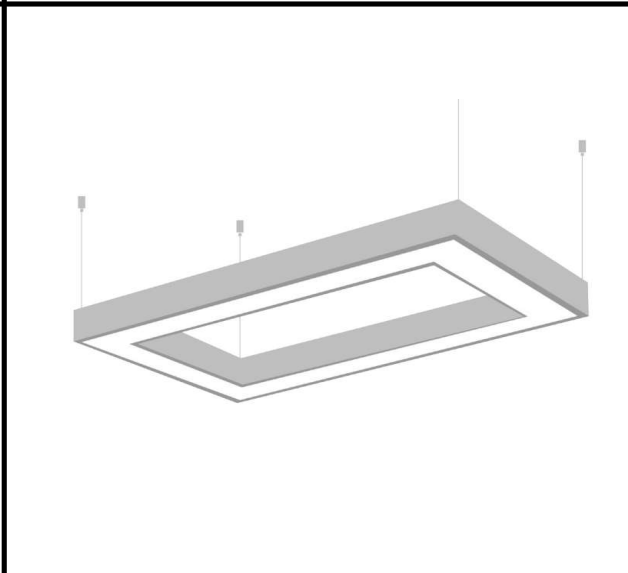

Sovitron Interior Pvt.Ltd.

Model Name	Rectangle Ring Pendant / DLARRECDPD-70
Description	Architectural Light

Technical description	Image
-----------------------	-------

Dimension	L=Customised H=60/90/95mm
Frame	Aluminium
Color Tempertaure	5700K
Power	70 W
Total Luminous Flux	6300 lm
Efficacy	90 lm/W
IP rating	50
Color Rendering	≥80
Mounting	Pendant
Optics	White Opal Diffuser
Dimming	NON-Dimmable
Operating Voltage	220-240 VAC
Standard Lifetime	L70 minimum at 50,000 burning hours